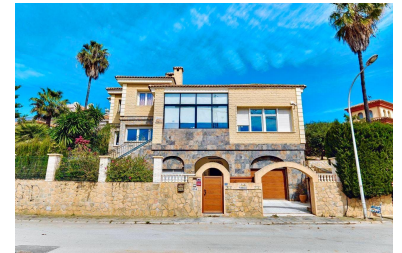

- Object type: VILLA
- Location: Spain, Costa Blanca, Dehesa de Campoamor
- Orientation: southeast
- Total area: 1000 m<sup>2</sup>
- Distance to the beach: 200 m
- Distance to airport: 56 km
- Distance to golf: 3 km

**!tipo\_vivienda :** villa

**Plassering :** Orihuela Costa

**Soverom :** 4

**baderom :** 3

**boyta :** 601.00 m<sup>2</sup>

**hage yta :** 1000 m<sup>2</sup>

- ✓ Bod
- ✓ møblert
- ✓ terrasse
- ✓ Alarmsystem
- ✓ garasje
- ✓ hvitevarer.
- ✓ Grill
- ✓ Peis
- ✓ Klimaanlegg
- ✓ Takterrasse
- ✓ badstue